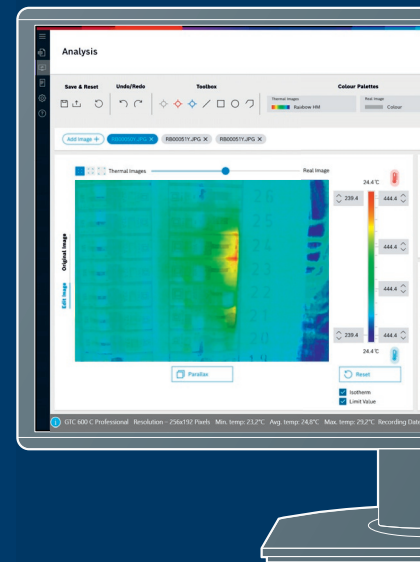

Robert Bosch Power Tools GmbH
70538 Stuttgart
GERMANY
www.bosch-pt.com

1 609 92A 86V

(2022.10) T

GTC 600 C Professional

Bosch Thermal App Download here

www.bosch-professional.com/thermalapp

Download here

www.bosch-professional.com/thermal